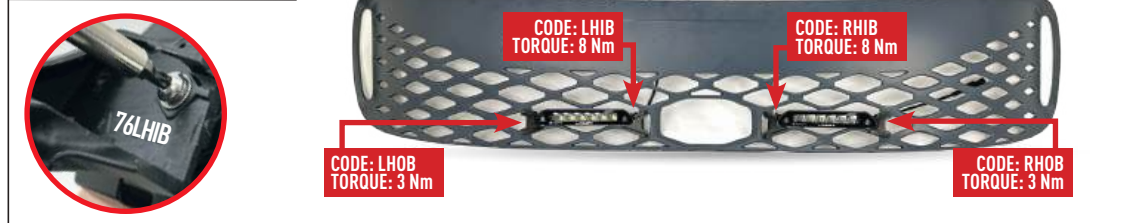

MERCEDES SPRINTER (2018+)
GRILLE INTEGRATION KIT

MAN TGE (2017+)
GRILLE INTEGRATION KIT

CLIP-ON LENSES
AMBER AND REEDED LENSES

CAN INTERFACE
PLUS CONTACTLESS READER

INSTALLATION PROCESS

Install should be completed with the grille left on the vehicle.

TORQUE VALUES

ELECTRICAL CONNECTION

LINEAR-6 (STANDARD OR ELITE)

CANBUS INTEGRATION

For vehicles where it is not possible to locate a 12V high beam signal, it will be necessary to take the high beam signal from the vehicle's CAN system. For vehicle specific CAN instructions, please download the "CANM8 Connect" App.