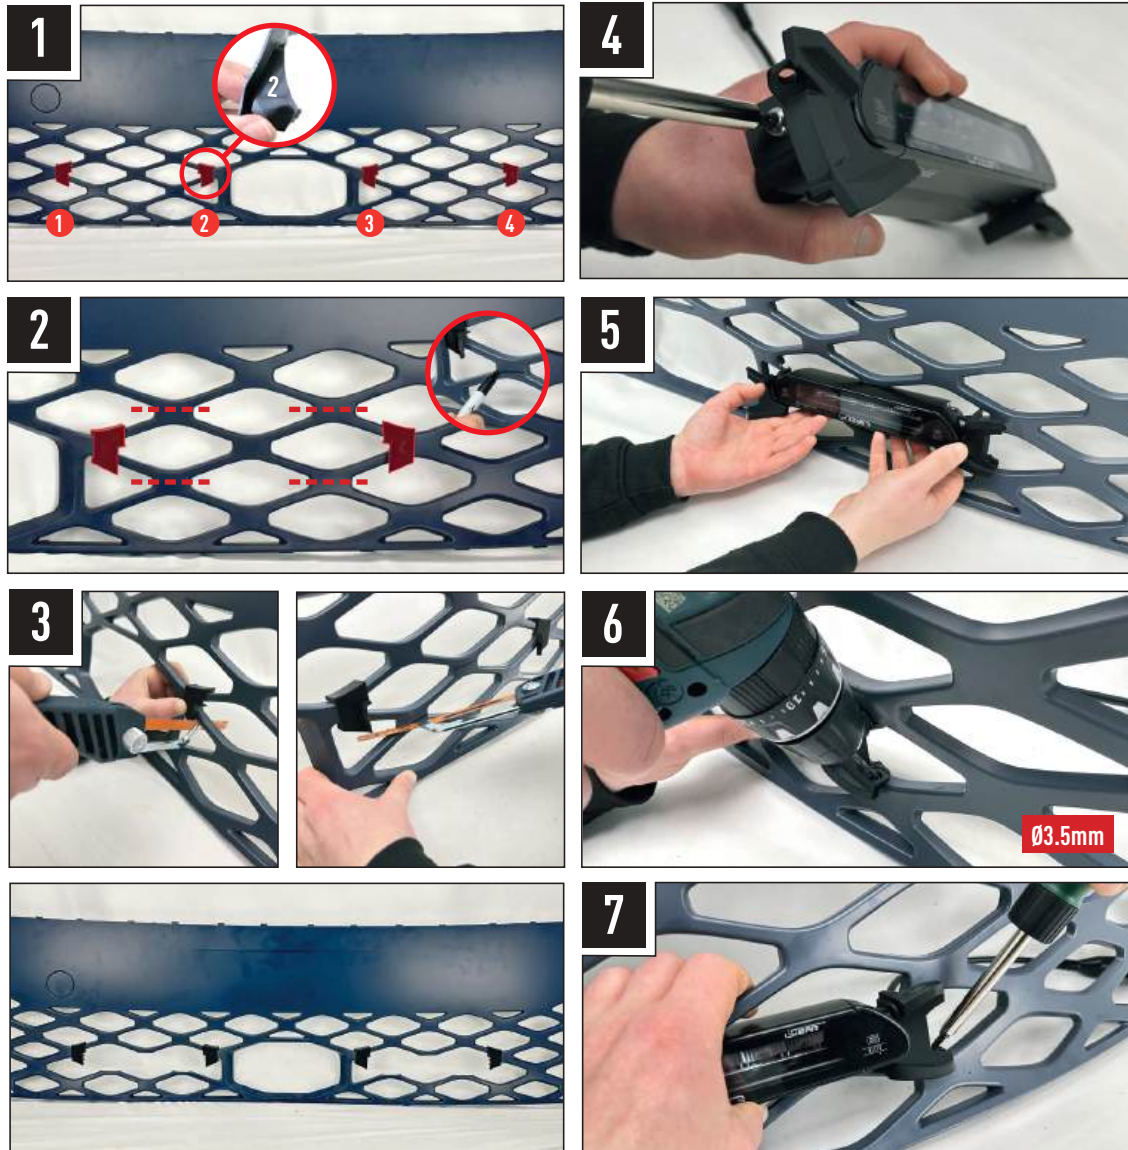

MERCEDES SPRINTER (2018+)
GRILLE INTEGRATION KIT

MAN TGE (2017+)
GRILLE INTEGRATION KIT

CLIP-ON LENSES
AMBER AND REEDED LENSES

CAN INTERFACE
PLUS CONTACTLESS READER

INSTALLATION PROCESS

Install should be completed with the grille left on the vehicle.

TORQUE VALUES

ELECTRICAL CONNECTION

LINEAR-6 (STANDARD OR ELITE)

CANBUS INTEGRATION

For vehicles where it is not possible to locate a 12V high beam signal, it will be necessary to take the high beam signal from the vehicle's CAN system. For vehicle specific CAN instructions, please download the "CANM8 Connect" App.