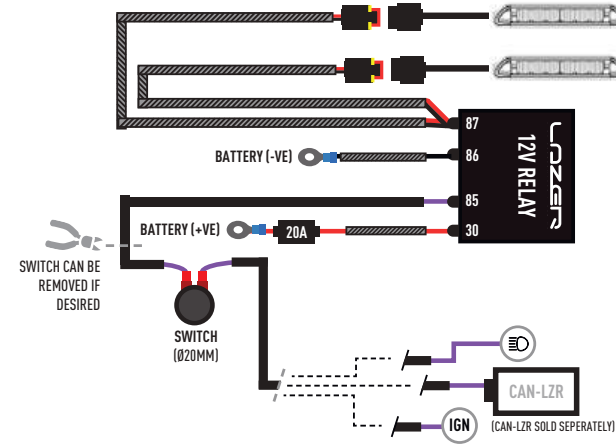

MERCEDES SPRINTER (2018+)
GRILLE INTEGRATION KIT

MAN TGE (2017+)
GRILLE INTEGRATION KIT

CLIP-ON LENSES
AMBER AND REEDED LENSES

CAN INTERFACE
PLUS CONTACTLESS READER

INSTALLATION PROCESS

Install should be completed with the grille left on the vehicle.

TORQUE VALUES

ELECTRICAL CONNECTION

LINEAR-6 (STANDARD OR ELITE)

CANBUS INTEGRATION

For vehicles where it is not possible to locate a 12V high beam signal, it will be necessary to take the high beam signal from the vehicle's CAN system. For vehicle specific CAN instructions, please download the "CANM8 Connect" App.