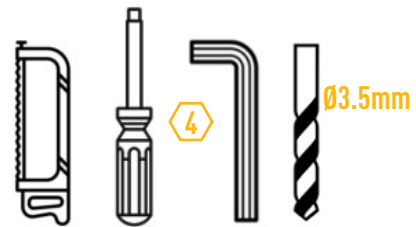

TOOLS REQUIRED