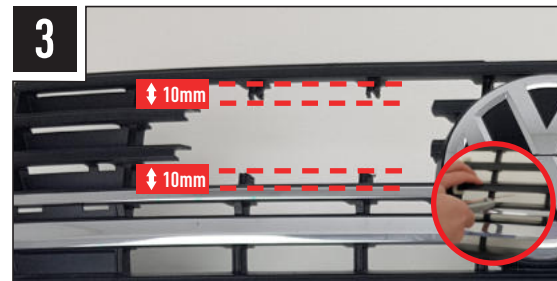

MADE IN THE UK /LAZERLAMPS /LAZERLAMPS

LAZER
HIGH PERFORMANCE LIGHTING

VW TRANSPORTER 6.1
GRILLE INTEGRATION KIT FOR ST4 EVOLUTION

FITTING INSTRUCTIONS

INSTALLATION PROCESS

Install should be completed with the grille left on the vehicle.