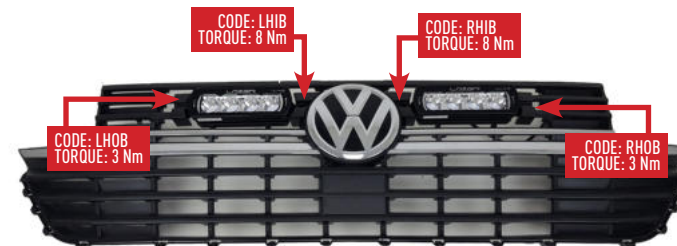

TORQUE VALUES