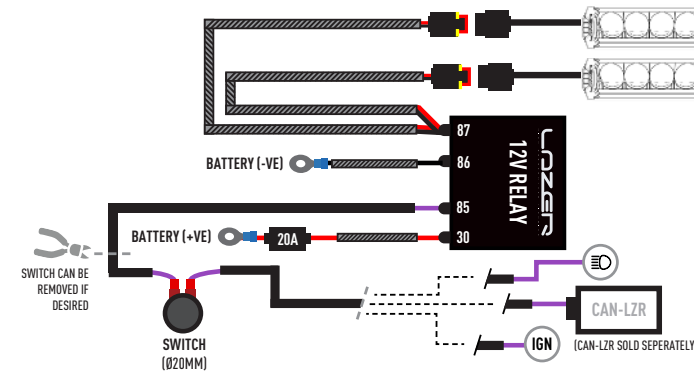

MADE IN THE UK /LAZERLAMPS /LAZERLAMPS

LAZER
HIGH PERFORMANCE LIGHTING

VW TRANSPORTER 6.1
GRILLE INTEGRATION KIT FOR ST4 EVOLUTION

FITTING INSTRUCTIONS

INSTALLATION PROCESS

Install should be completed with the grille left on the vehicle.

TORQUE VALUES

ELECTRICAL CONNECTION

ST4 EVOLUTION

CANBUS INTEGRATION

For vehicles where it is not possible to locate a 12V high beam signal, it will be necessary to take the high beam signal from the vehicle's CAN system. For vehicle specific CAN instructions, please download the "CANM8 Connect" App.