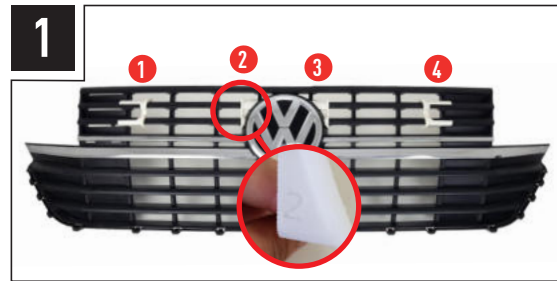

MADE IN THE UK /LAZERLAMPS /LAZERLAMPS

LAZER
HIGH PERFORMANCE LIGHTING

VW TRANSPORTER 6.1
GRILLE INTEGRATION KIT FOR ST4 EVOLUTION

FITTING INSTRUCTIONS

INSTALLATION PROCESS

Install should be completed with the grille left on the vehicle.

TORQUE VALUES

ELECTRICAL CONNECTION

ST4 EVOLUTION

CANBUS INTEGRATION

For vehicles where it is not possible to locate a 12V high beam signal, it will be necessary to take the high beam signal from the vehicle's CAN system. For vehicle specific CAN instructions, please download the "CANM8 Connect" App.