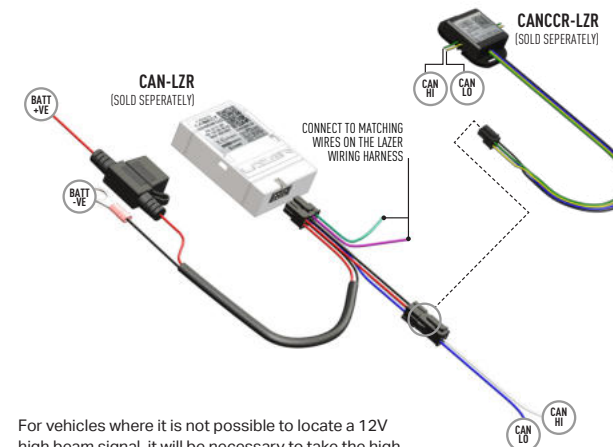

MADE IN THE UK /LAZERLAMPS /LAZERLAMPS

LAZER
HIGH PERFORMANCE LIGHTING

VW TRANSPORTER 6.1
GRILLE INTEGRATION KIT FOR ST4 EVOLUTION

FITTING INSTRUCTIONS

INSTALLATION PROCESS

Install should be completed with the grille left on the vehicle.

TORQUE VALUES

ELECTRICAL CONNECTION

ST4 EVOLUTION

CANBUS INTEGRATION

For vehicles where it is not possible to locate a 12V high beam signal, it will be necessary to take the high beam signal from the vehicle's CAN system. For vehicle specific CAN instructions, please download the "CANM8 Connect" App.