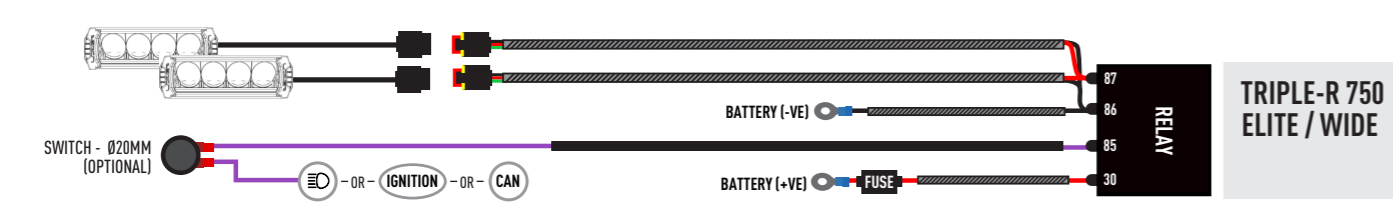

ELECTRICAL CONNECTION

LAMP CONNECTOR INFORMATION

TRIPLE-R POSITION LIGHT FUNCTION (OPTIONAL)

E9 UNECE REGULATIONS

Please scan the QR code to view all UNECE Certificates and information.

LAZER
HIGH PERFORMANCE LIGHTING

Additionally - Kit Includes:

- 2x Triple-R 750 LED Lights
- 1x Two-Lamp Wiring Kit

TOOLS REQUIRED

TORQUE VALUES

The code is written on the inside of each bracket (see example).

INSTALLATION PROCESS - Install should be completed with the grille left on the vehicle.