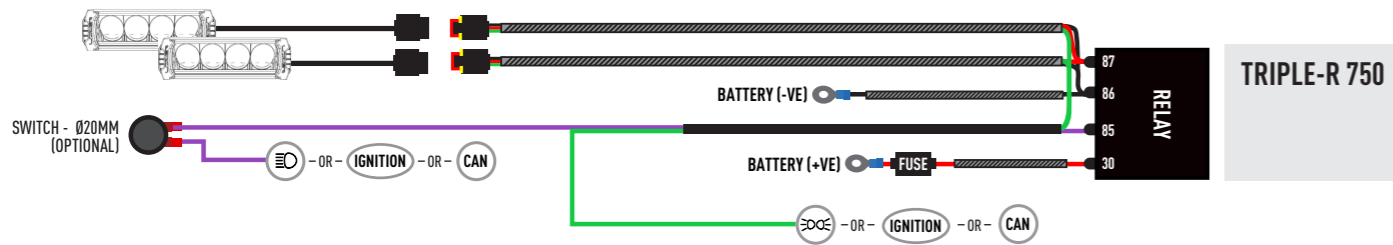

ELECTRICAL CONNECTION

LAMP CONNECTOR INFORMATION

TRIPLE-R POSITION LIGHT FUNCTION (OPTIONAL)

E9 UNECE REGULATIONS

Please scan the QR code to view all UNECE Certificates and information.

LAZER
HIGH PERFORMANCE LIGHTING

Additionally - Kit Includes:

- 2x Triple-R 750 LED Lights
- 1x Two-Lamp Wiring Kit

TOOLS REQUIRED

TORQUE VALUES

The code is written on the inside of each bracket (see example).

INSTALLATION PROCESS - Install should be completed with the grille left on the vehicle.