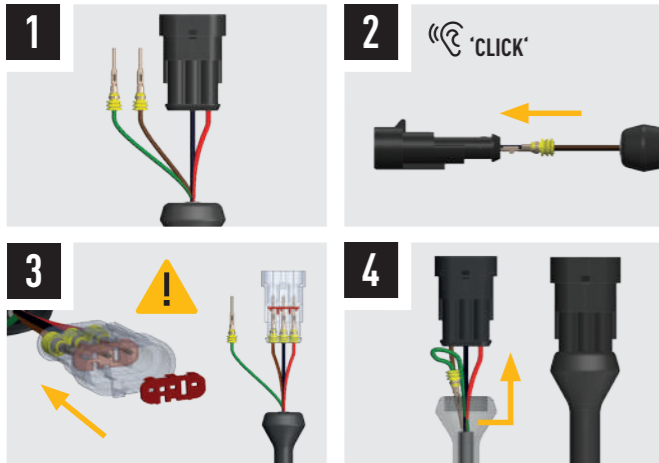

ELECTRICAL CONNECTION

LAMP CONNECTOR INFORMATION

TRIPLE-R POSITION LIGHT FUNCTION (OPTIONAL)

E9 UNECE REGULATIONS

Please scan the QR code to view all UNECE Certificates and information.

LAZER
HIGH PERFORMANCE LIGHTING

Additionally - Kit Includes:

- 2x Triple-R 750 LED Lights
- 1x Two-Lamp Wiring Kit

TOOLS REQUIRED

TORQUE VALUES

The code is written on the inside of each bracket (see example).

INSTALLATION PROCESS - Install should be completed with the grille left on the vehicle.