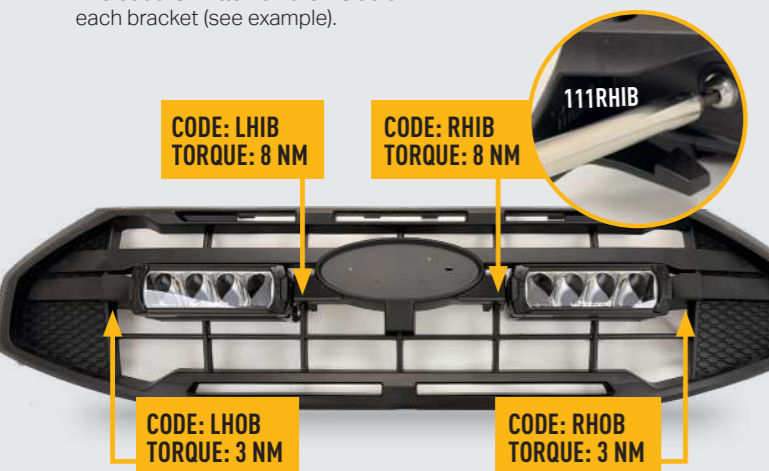

ELECTRICAL CONNECTION

LAMP CONNECTOR INFORMATION

TRIPLE-R POSITION LIGHT FUNCTION (OPTIONAL)

E9 UNECE REGULATIONS

Please scan the QR code to view all UNECE Certificates and information.

LAZER
HIGH PERFORMANCE LIGHTING

Additionally - Kit Includes:

- 2x Triple-R 750 LED Lights
- 1x Two-Lamp Wiring Kit

TOOLS REQUIRED

TORQUE VALUES

The code is written on the inside of each bracket (see example).

INSTALLATION PROCESS - Install should be completed with the grille left on the vehicle.