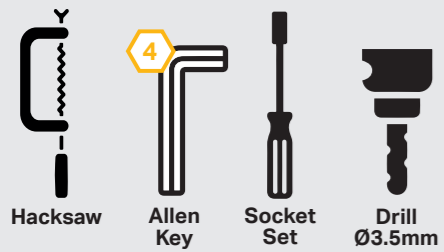

T +44 (0) 1992 677374
E sales@lazerlamps.com

Lazer Lamps Ltd, Calder House, Central Road
Harlow, Essex, CM20 2ST, UK

MADE IN THE UK /LAZERLAMPS

WHAT'S INCLUDED

- 4x Grille Mounting Brackets
- 4x Cutter Guides
- Anti-Theft Fasteners & Key
- Fitting Instructions

Additionally - Kit Includes:

- 2x Triple-R 750 LED Lights
- 1x Two-Lamp Wiring Kit

TOOLS REQUIRED

TORQUE VALUES

The code is written on the inside of each bracket (see example).

INSTALLATION PROCESS - Install should be completed with the grille left on the vehicle.