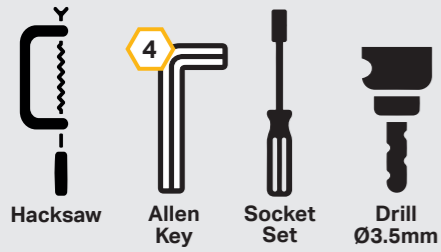

T +44 (0) 1992 677374
E sales@lazerlamps.com

Lazer Lamps Ltd, Calder House, Central Road
Harlow, Essex, CM20 2ST, UK

MADE IN THE UK /LAZERLAMPS

WHAT'S INCLUDED

- 2x Grille Mounting Brackets
- 2x Cutting Guides
- Anti-Theft Fasteners & Key
- Fitting Instructions

Additionally - Kit Includes:

- 1x Glide LED Lightbar
- 1x One-Lamp Wiring Kit

TOOLS REQUIRED

TORQUE VALUES

The code is written on the inside of each bracket (see example).

INSTALLATION PROCESS - Install should be completed with the grille left on the vehicle.