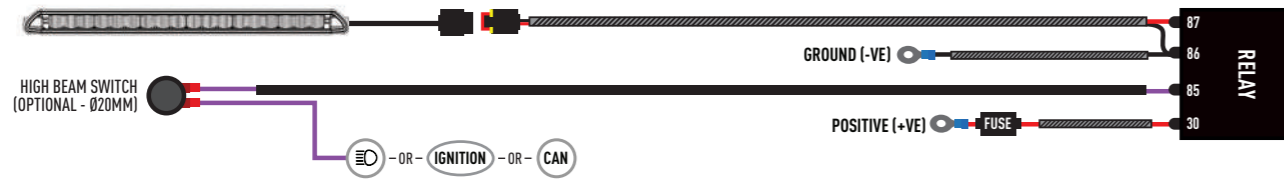

ELECTRICAL CONNECTION

GLIDE STANDARD / ELITE - WITHOUT POSITION LIGHT

GLIDE STANDARD / ELITE - WITH POSITION LIGHT

UNECE REGULATIONS E9

Please scan the QR code to view all UNECE Certificates and information.

Additionally - Kit Includes:

- 1x Glide LED Lightbar
- 1x One-Lamp Wiring Kit

TOOLS REQUIRED

TORQUE VALUES

The code is written on the inside of each bracket (see example).

INSTALLATION PROCESS - Install should be completed with the grille left on the vehicle.