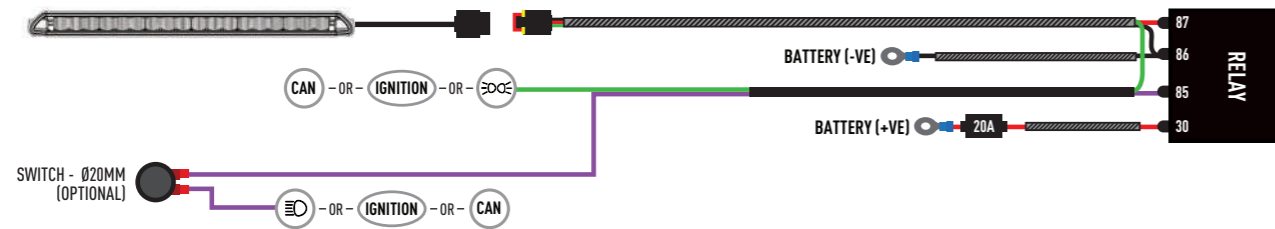

ELECTRICAL CONNECTION

GLIDE STANDARD / ELITE - WITHOUT POSITION LIGHT

GLIDE STANDARD / ELITE - WITH POSITION LIGHT

UNECE REGULATIONS E9

Please scan the QR code to view all UNECE Certificates and information.

Additionally - Kit Includes:

- 1x Glide LED Lightbar
- 1x One-Lamp Wiring Kit

TOOLS REQUIRED

TORQUE VALUES

The code is written on the inside of each bracket (see example).

INSTALLATION PROCESS - Install should be completed with the grille left on the vehicle.